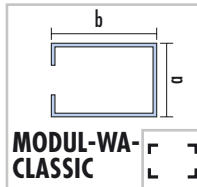

### Dati dei prodotti – LUX ELEMENTS®-MODUL (Parete)

Dati dei prodotti – Costruzione a parete (Set)		 					
MODUL-WA-QUADRO (Costruzione a parete: quadrato) e MODUL-WA-CLASSIC (Costruzione a parete: rettangolare), altezza fino a 2100 mm (senza supplemento possibile fino a 2500 mm), spessore della parete 80 mm							
Misure esterne parete		Lato b					
		1500 mm	1800 mm	2100 mm	2400 mm	2700 mm	3000 mm
Lato a	1500 mm	No. Rif LMODE1001 WA-QUADRO 1500	No. Rif LMODE1010 WA-CLASSIC 1500-1800	No. Rif LMODE1011 WA-CLASSIC 1500-2100	No. Rif LMODE1013 WA-CLASSIC 1500-2400	No. Rif LMODE1016 WA-CLASSIC 1500-2700	No. Rif LMODE1020 WA-CLASSIC 1500-3000
	1800 mm		No. Rif LMODE1002 WA-QUADRO 1800	No. Rif LMODE1012 WA-CLASSIC 1800-2100	No. Rif LMODE1014 WA-CLASSIC 1800-2400	No. Rif LMODE1017 WA-CLASSIC 1800-2700	No. Rif LMODE1021 WA-CLASSIC 1800-3000
	2100 mm			No. Rif LMODE1003 WA-QUADRO 2100	No. Rif LMODE1015 WA-CLASSIC 2100-2400	No. Rif LMODE1018 WA-CLASSIC 2100-2700	No. Rif LMODE1022 WA-CLASSIC 2100-3000
	2400 mm				No. Rif LMODE1004 WA-QUADRO 2400	No. Rif LMODE1019 WA-CLASSIC 2400-2700	No. Rif LMODE1023 WA-CLASSIC 2400-3000
	2700 mm					No. Rif LMODE1005 WA-QUADRO 2700	No. Rif LMODE1024 WA-CLASSIC 2700-3000
	3000 mm						No. Rif LMODE1006 WA-QUADRO 3000