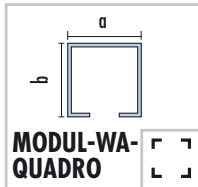

### Dati dei prodotti – LUX ELEMENTS®-MODUL (Parete)

Dati dei prodotti – Costruzione a parete (Set)		 					
MODUL-WA-QUADRO (Costruzione a parete: quadrato) e MODUL-WA-CLASSIC (Costruzione a parete: rettangolare), altezza fino a 2100 mm (senza supplemento possibile fino a 2500 mm), spessore della parete 80 mm							
Misure esterne parete		Lato b					
		1500 mm	1800 mm	2100 mm	2400 mm	2700 mm	3000 mm
Lato a	1500 mm	No. Rif LMODE1001 WA-QUADRO 1500	No. Rif LMODE1010 WA-CLASSIC 1500-1800	No. Rif LMODE1011 WA-CLASSIC 1500-2100	No. Rif LMODE1013 WA-CLASSIC 1500-2400	No. Rif LMODE1016 WA-CLASSIC 1500-2700	No. Rif LMODE1020 WA-CLASSIC 1500-3000
	1800 mm		No. Rif LMODE1002 WA-QUADRO 1800	No. Rif LMODE1012 WA-CLASSIC 1800-2100	No. Rif LMODE1014 WA-CLASSIC 1800-2400	No. Rif LMODE1017 WA-CLASSIC 1800-2700	No. Rif LMODE1021 WA-CLASSIC 1800-3000
	2100 mm			No. Rif LMODE1003 WA-QUADRO 2100	No. Rif LMODE1015 WA-CLASSIC 2100-2400	No. Rif LMODE1018 WA-CLASSIC 2100-2700	No. Rif LMODE1022 WA-CLASSIC 2100-3000
	2400 mm				No. Rif LMODE1004 WA-QUADRO 2400	No. Rif LMODE1019 WA-CLASSIC 2400-2700	No. Rif LMODE1023 WA-CLASSIC 2400-3000
	2700 mm					No. Rif LMODE1005 WA-QUADRO 2700	No. Rif LMODE1024 WA-CLASSIC 2700-3000
	3000 mm						No. Rif LMODE1006 WA-QUADRO 3000