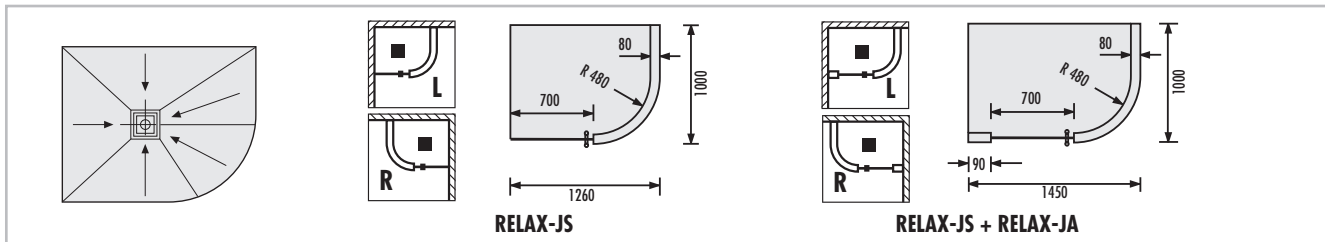

	LREL7002	RELAX-BOJS L Hard foam shower base element, with integrated and sealed floor drain support frame 135 x 135 mm, for corner shower RELAX-JS in left-hand corner; for floor drain supports, see floor drain systems (page 68–79)	1260 x 1000 x 30/45 mm	piece
	LREL7003	RELAX-UBOJS L Substrate element for RELAX-BOJS L	1260 x 1000 x 55 mm	piece
	LREL7004	RELAX-BOJSA L Hard foam shower base element, with integrated and sealed floor drain support frame 135 x 135 mm, for corner shower RELAX-JS in combination with RELAX-JA in left-hand corner; for floor drain supports, see floor drain systems (page 68–79)	1460 x 1000 x 30/45 mm	piece
	LREL7005	RELAX-UBOJSA L Substrate element for RELAX-BOJSA L	1460 x 1000 x 55 mm	piece
	LREL7006	RELAX-BOJS R Hard foam shower base element, with integrated and sealed floor drain support frame 135 x 135 mm, for corner shower RELAX-JS in right-hand corner; for floor drain supports, see floor drain systems (page 68–79)	1260 x 1000 x 30/45 mm	piece
	LREL7007	RELAX-UBOJS R Substrate element for RELAX-BOJS R	1260 x 1000 x 55 mm	piece
	LREL7008	RELAX-BOJSA R Hard foam shower base element, with integrated and sealed floor drain support frame 135 x 135 mm, for corner shower RELAX-JS in combination with RELAX-JA in right-hand corner; for floor drain supports, see floor drain systems (page 68–79)	1460 x 1000 x 30/45 mm	piece
	LREL7009	RELAX-UBOJSA R Substrate element for RELAX-BOJSA R	1460 x 1000 x 55 mm	piece
	LREL7000	RELAX-JS Hard foam shower partition wall element, matches RELAX-BOJS, curved, as a kit in 2 segments	2500 mm height, 80 mm thickness	set
	LREL7001	RELAX-JA Hard foam shower partition wall extension element incl. FIX-PRO-MAK strips for door fitting	190 x 2500 x 80 mm	piece
LREL7010	RELAX-DOOR-BS Glass door ESG 8 mm, incl. hinge plates and stainless steel handle, right and left hinged installation	Installation dimension: 690 mm, glass width: 683 mm, glass height: 1890 mm	piece	