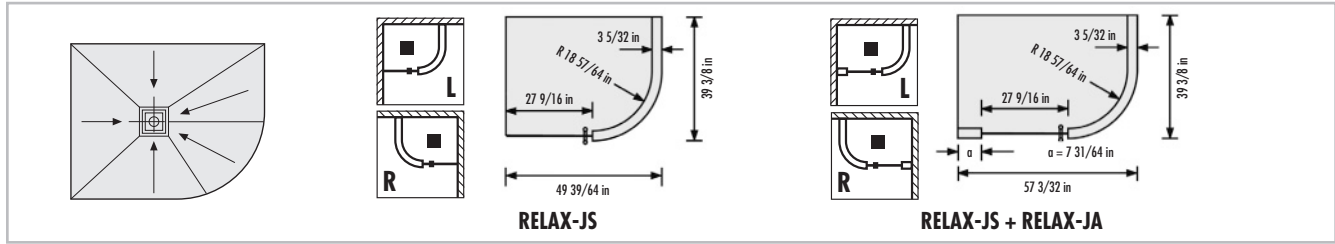

| | | | | |
|-----------------|--|--|---|-------|
| | LREL7002 | RELAX-BOJS L Hard foam shower base element, with integrated and sealed floor drain support frame 5 5/16 x 5 5/16 in, for corner shower RELAX-JS in left-hand corner; for floor drain supports, see floor drain systems (page 58–61) | 49 39/64 x 39 3/8 x 1 3/16 / 1 49/64 in | piece |
| | LREL7003 | RELAX-UBOJS L Substrate element for RELAX-BOJS L | 49 39/64 x 39 3/8 x 2 11/64 in | piece |
| | LREL7004 | RELAX-BOJSA L Hard foam shower base element, with integrated and sealed floor drain support frame 5 5/16 x 5 5/16 in, for corner shower RELAX-JS in combination with RELAX-JA in left-hand corner; for floor drain supports, see floor drain systems (page 58–61) | 57 31/64 x 39 3/8 x 1 3/16 / 1 49/64 in | piece |
| | LREL7005 | RELAX-UBOJSA L Substrate element for RELAX-BOJSA L | 57 31/64 x 39 3/8 x 2 11/64 in | piece |
| | LREL7006 | RELAX-BOJS R Hard foam shower base element, with integrated and sealed floor drain support frame 5 5/16 x 5 5/16 in, for corner shower RELAX-JS in right-hand corner; for floor drain supports, see floor drain systems (page 58–61) | 49 39/64 x 39 3/8 x 1 3/16 / 1 49/64 in | piece |
| | LREL7007 | RELAX-UBOJS R Substrate element for RELAX-BOJS R | 49 39/64 x 39 3/8 x 2 11/64 in | piece |
| | LREL7008 | RELAX-BOJSA R Hard foam shower base element, with integrated and sealed floor drain support frame 5 5/16 x 5 5/16 in, for corner shower RELAX-JS in combination with RELAX-JA in right-hand corner; for floor drain supports, see floor drain systems (page 58–61) | 57 31/64 x 39 3/8 x 1 3/16 / 1 49/64 in | piece |
| | LREL7009 | RELAX-UBOJSA R Substrate element for RELAX-BOJSA R | 57 31/64 x 39 3/8 x 2 11/64 in | piece |
| | LREL7000 | RELAX-JS Hard foam shower partition wall element, matches RELAX-BOJS, curved, as a kit in 2 segments | Height: 98 27/64 in, thickness: 3 5/32 in | set |
| | LREL7001 | RELAX-JA Hard foam shower partition wall extension element incl. FIX-PRO-MAK strips for door fitting | 7 31/64 x 98 27/64 x 3 5/32 in | piece |
| LREL7010 | RELAX-DOOR-BS Glass door ESG 8 mm, incl. hinge plates and stainless steel handle, right and left hinged installation | Installation dimension: 27 11/64 in, glass width: 26 57/64 in, glass height: 74 13/32 in | piece | |